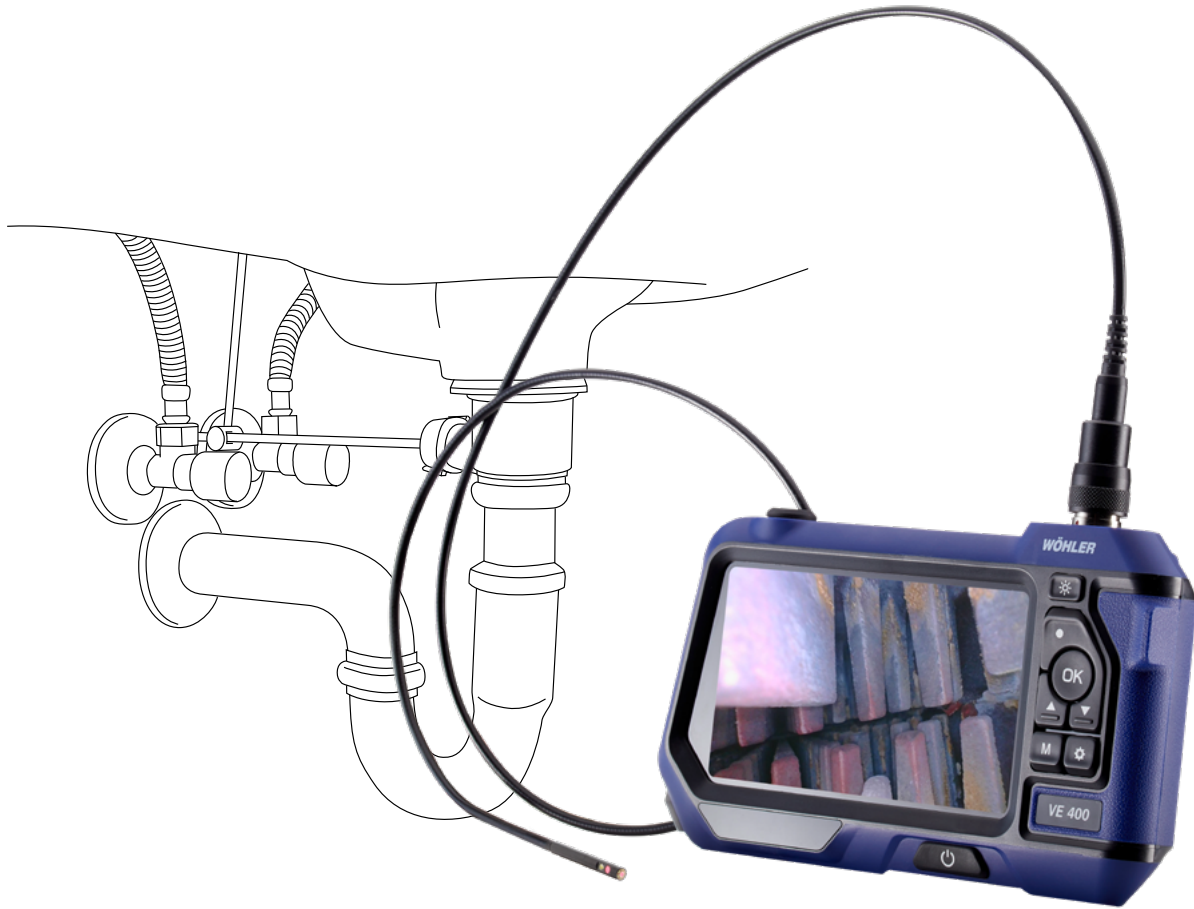

twilight

INSTRUMENTOS DE MEDICIÓN INDUSTRIAL

CLEAR VIEW WHEN SPACE IS TIGHT

Wohler VE 400 HD Video Endoscope

HD inspection of inaccessible cavities

Wohler VE 400 HD Video Endoscope

HD inspection of inaccessible cavities

With the Wohler VE 400 you always have an overview, no matter how narrow the space becomes. No matter if sink, boiler, double wall or flue gas line, from an opening diameter of 0.25" you get a razor-sharp view. The possibility to switch between the forward-looking and the 90° camera lens integrated in the probe gives you a full view in any location. Due to IP 67 protection class water is of course no problem. Infinitely adjustable LEDs integrated in the probe head and the possibility of recording videos and photos on SD Card round off the device for professionals.

- ▶ Large 5" HD colour monitor
- ▶ IP 67 waterproof probe
- ▶ Image and video recording on Micro-SD Card
- ▶ Additional lamp on the device with 4 LEDs to illuminate the inspection area
- ▶ 0.15" probe for smallest inspection openings
- ▶ Switchable 0° / 90° straight / side view probe 0.22"
- ▶ Probe length up to 10 ft

Technical Data Wohler VE 400

Monitor	Display	5"
	Resolution	1,280 x 720 px
	Interfaces	Micro-USB-Data-/charging connection Micro-SD Card slot
HD Probe camerahead	Protection	Waterproof to IP 67
File formats	Image format	JPG
	Video format	MP4
Power supply	3,500 mAh Li-Ion battery	
Operating time	4 h	