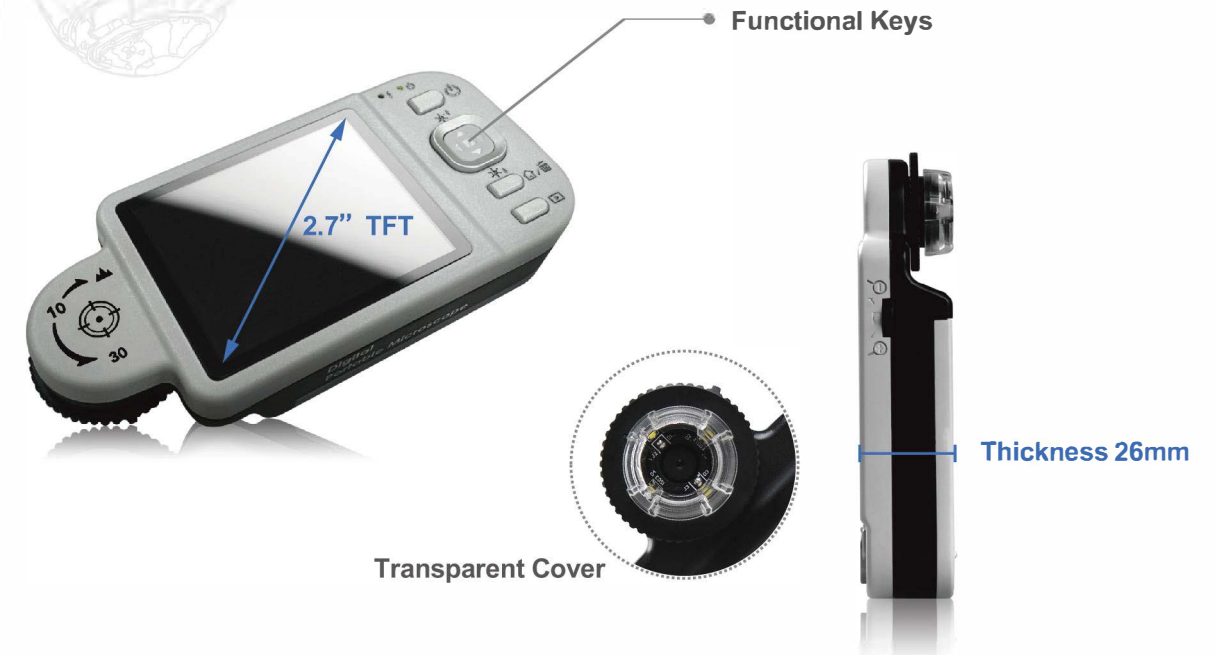

 / [twilightsadecv](https://www.youtube.com/twilightsadecv)

Digital Portable Microscope

Friendly Users' Interface

VT300 PLUS

General Features

- ◆ 2.7" Full Color TFT LCD Screen 320 x 240 Pixels
- ◆ CMOS Sensor : 2M Pixels
- ◆ Magnification : $1/\infty$ x, Optical 10x (Digital Zoom to 55x)
& Optical 30x (Digital Zoom to 155x)
- ◆ Photo Resolution : Max 5M Pixels, JPG File
- ◆ Video Resolution : 640 x 480 Pixels, MOV File
- ◆ Light : 4 pcs of White LEDs
- ◆ Built-in L Type & Cross Type Ruler for Length Measuring
- ◆ Built-in 4G Byte Flash Memory
- ◆ Device Dimension : 121(L) x 56(W) x 26(T) mm
- ◆ Weight : 90g (Excluding Battery)
- ◆ Device Function : Comparison Mode, Scene Mode, Special Effect
- ◆ Software Function : Capture, 2D Measurement, Image Comparison...etc