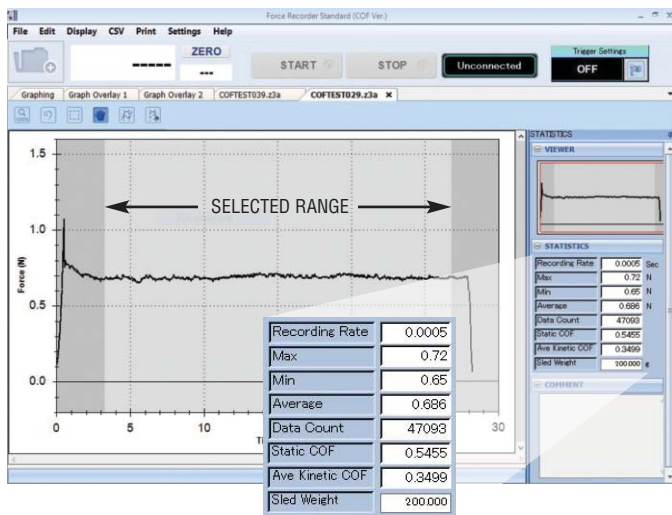

## Data Acquisition Software features

- Automatically calculate static COF and average kinetic COF for the selected range
- Automatic start and stop triggers
- Zoom into individual data points at 0.5 mS
- Capture 2,000 data/sec for extremely smooth profile graphs
- Overlay multiple graphs
- Control gauge settings and operation

Easy-to-use program dial and menu screens

MX2-COF

CE

MH2-COF

CE

Force Recorder processes 2,000 data per second, creates a profile graph and automatically calculates the static COF and average kinetic COF for the selected range.